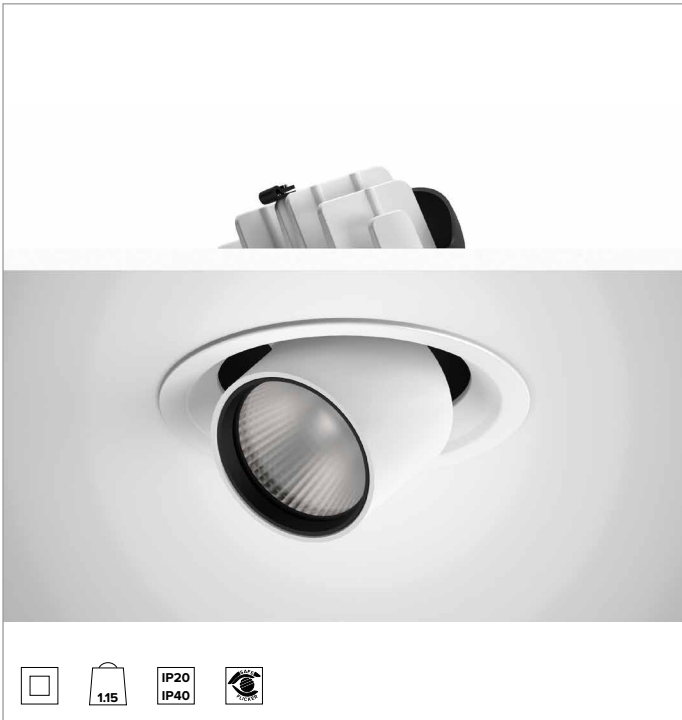

1T9146EL | CTEVO EXTRACTABLE 162

Recessed extractable LED projector

	4000K	H(m)	D(m)	Emax(lx)		
	Ra90			57°		
	Fixture Power	41W	1	1.09	4781	
	Source Flux	5119lm	2	2.19	1195	
	Fixture Flux	3988lm	3	3.28	531	
	Efficacy	98lm/W	4	4.37	299	
TS1319	I _{max} =967cd/klm	I _{max}	4949cd	5	5.46	191

CCT nominal: 4000K

Lifetime (L80/B10): >50000h tq +25°C

ILLUMINOTECHNICAL CHARACTERISTICS

WFL - precision optics with a black silicone cut off ring. Convex faceted highly reflective anodised aluminium reflector and a holographic diffusion filter. UGR<19 (EN 12464-1).

Optic: REFLECTOR

Beam angles: WFL

Optical efficiency: 78%

Fixture flux: 3988lm

Luminous efficacy: 98lm/W

Photobiological safety: Compliant with RG1 low risk group

MECHANICAL CHARACTERISTICS

Die-cast white painted anodised aluminium body and dissipator. Friction rotation system on hinges with adjustability of the fixture from -25°/+75° on a vertical plane and can be manually aimed to 355° on a horizontal plane. Trim version with an integrated white ring.

Colour and finish: Plaster white

Weight: 1.15Kg

Degree of protection: IP20 for recessed part

Degree of protection: IP40 for exposed part

ELECTRICAL CHARACTERISTICS

Integrated electronic ON-OFF driver.

Fixture Power: 41W